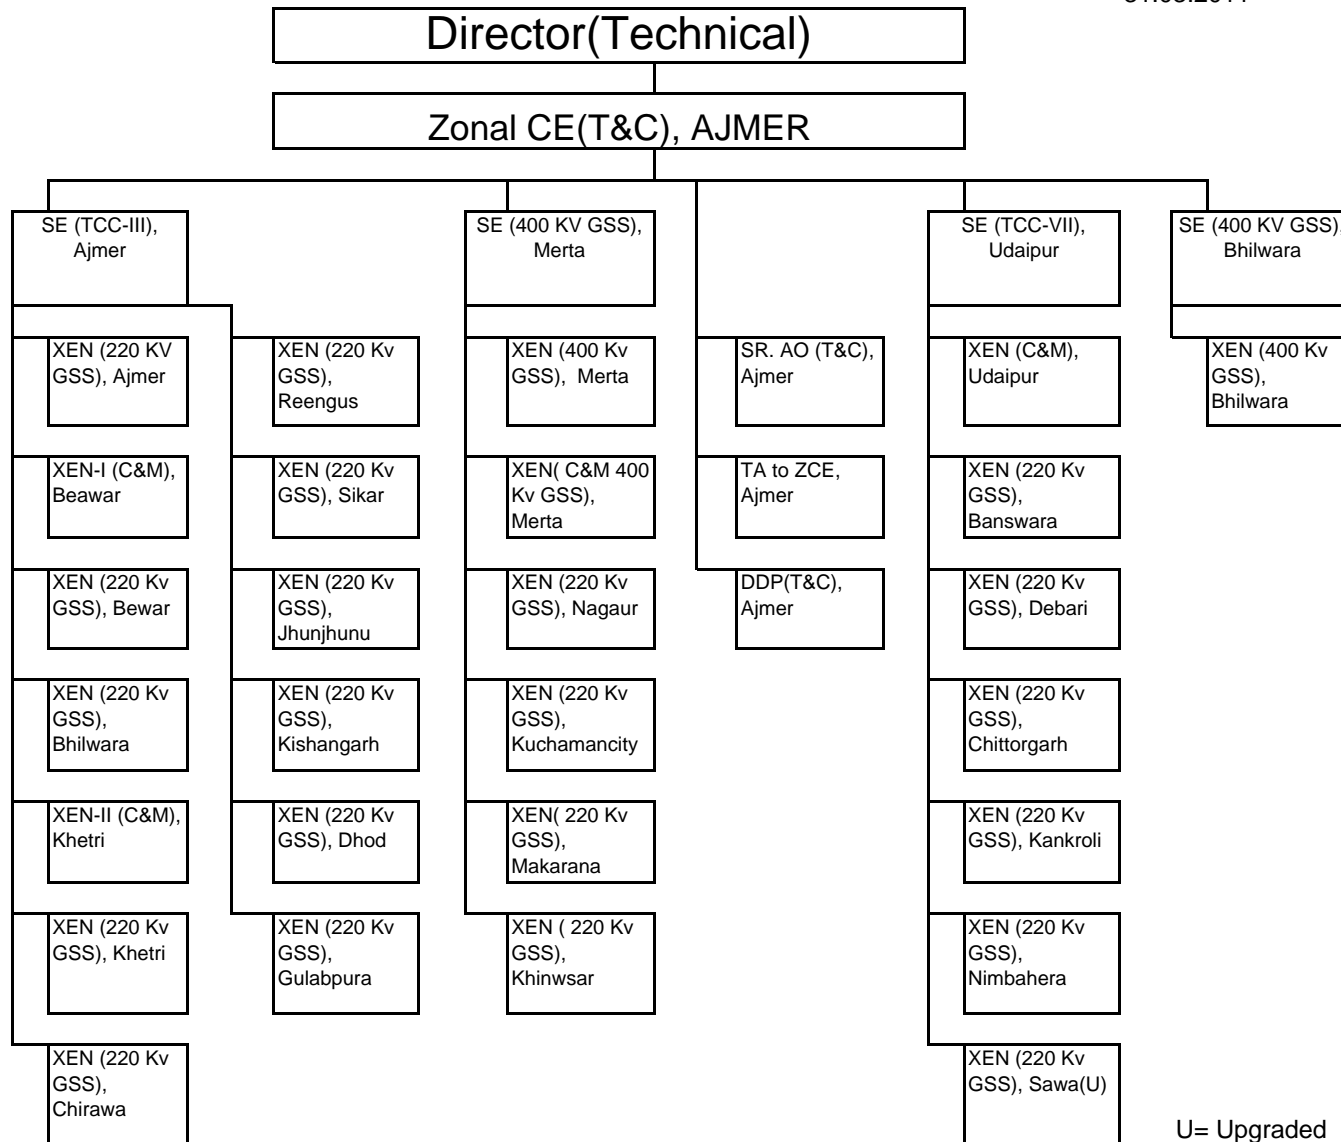

31.03.2011

U= Upgraded

31.03.20011

Director(Technical)

Zonal CE(T&C), JODHPUR

N= Newly Sanctioned U= Upgraded