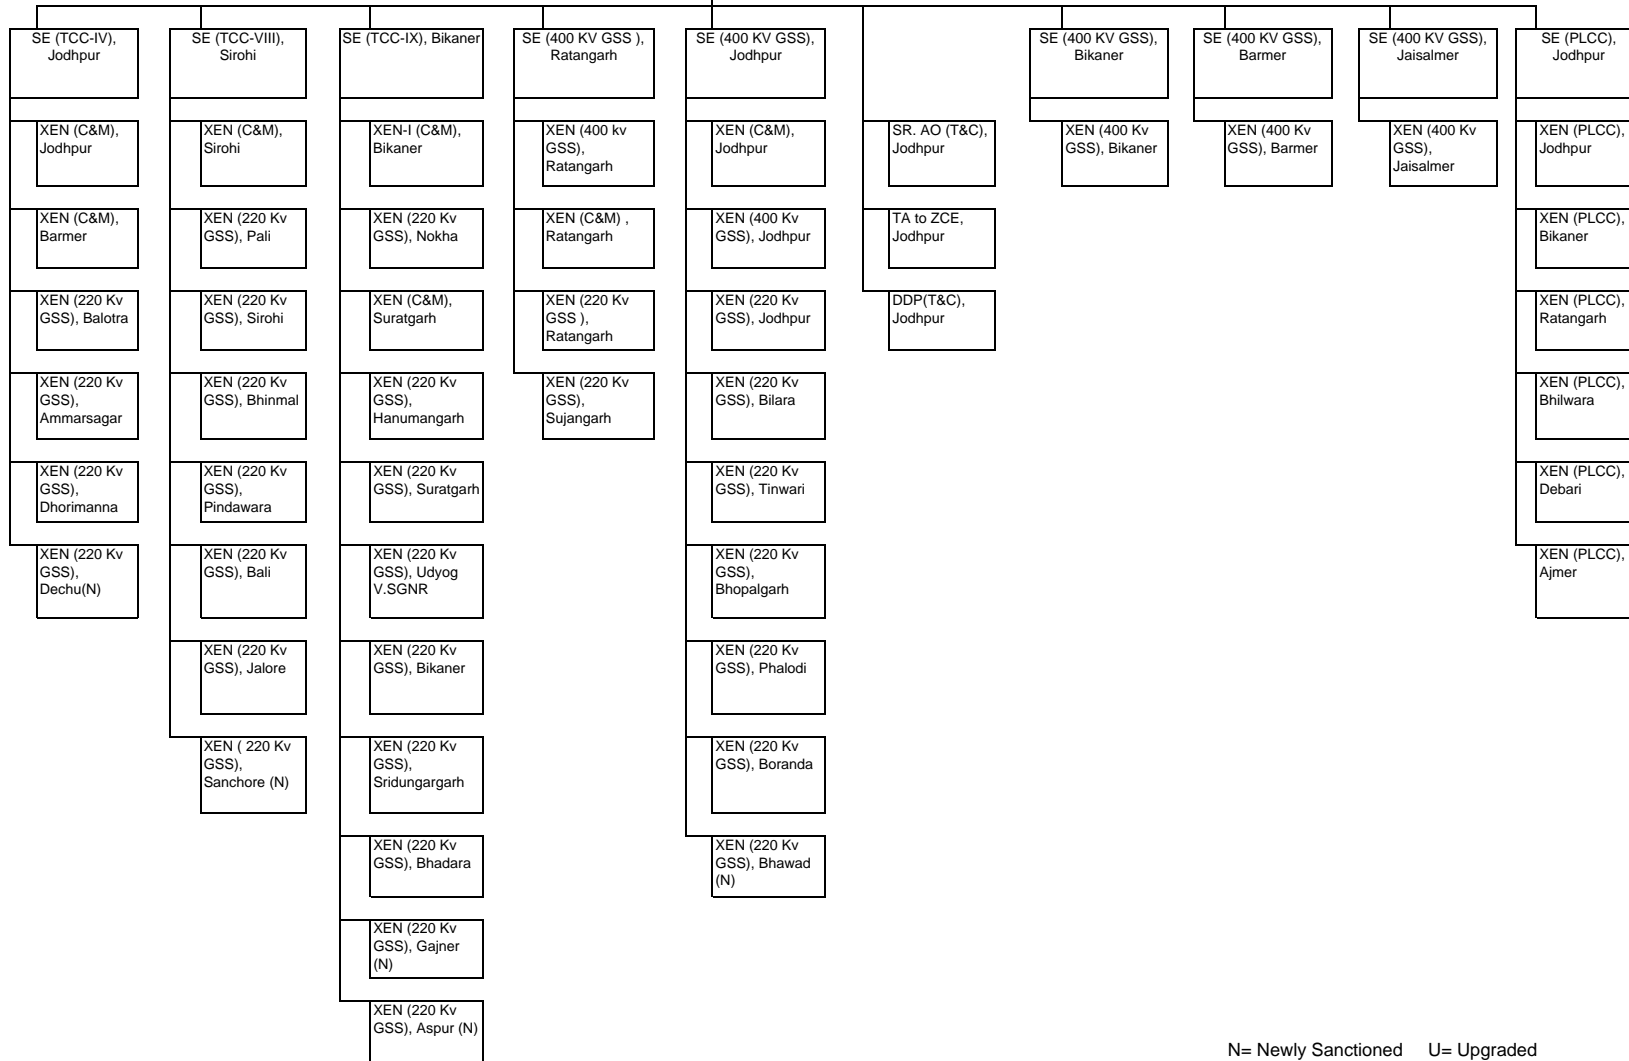

31.03.2011

U= Upgraded

31.03.20011

Director(Technical)

Zonal CE(T&C), JODHPUR

N= Newly Sanctioned U= Upgraded